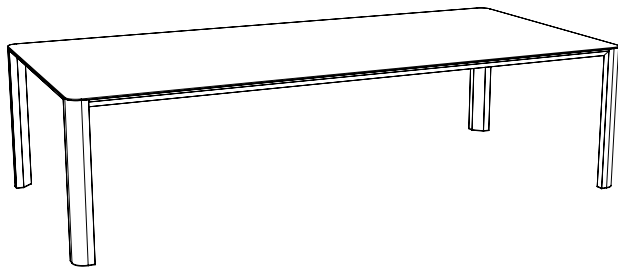

Kodo rectangular/square

design Studio Sovet

SOVET

ITALIA

Tavolo con gambe e struttura in alluminio verniciato, varie finiture. Piano in vetro temperato sp. 8 mm laccato o acidato laccato, vari colori. Disponibile anche nelle versioni con top in ceramica, varie finiture.

Dining table with lacquered aluminium structure and legs, various finishes. Tempered glass top, 8 mm th. lacquered or frosted lacquered, various colors. Top available also in ceramic, various finishes.

FORME E DIMENSIONI / SHAPES AND DIMENSIONS

- 240x100x74h
- 240x120x74h
- 240x140x74h

- 300x100x74h
- 300x120x74h

- 180x180x74h
- 200x200x74h

FINITURE STRUTTURA / STRUCTURE FINISHES

Alluminio laccato /
Lacquered aluminium