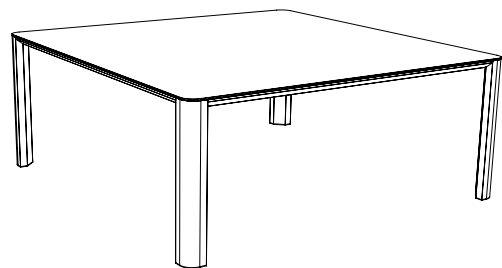

Kodo rectangular/square

design Studio Sovet

SOVET

ITALIA

Tavolo con gambe e struttura in alluminio verniciato, varie finiture. Piano in vetro temperato sp. 8 mm laccato o acidato laccato, vari colori. Disponibile anche nelle versioni con top in ceramica, varie finiture.

Dining table with lacquered aluminium structure and legs, various finishes. Tempered glass top, 8 mm th. lacquered or frosted lacquered, various colors. Top available also in ceramic, various finishes.

FORME E DIMENSIONI / SHAPES AND DIMENSIONS

- 240x100x74h
- 240x120x74h
- 240x140x74h

- 300x100x74h
- 300x120x74h

- 180x180x74h
- 200x200x74h

FINITURE STRUTTURA / STRUCTURE FINISHES

Alluminio laccato /
Lacquered aluminium