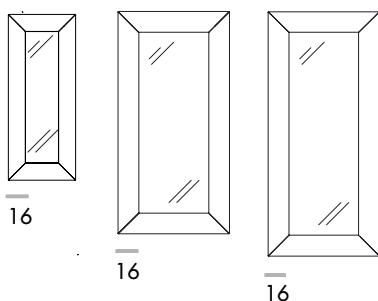

# Denver rectangular

design Guido Porcellato

## FORME E DIMENSIONI / SHAPES AND DIMENSIONS

120x90

180x90

160x65

220x90 \* \* Piedini inclusi - feet included

160x90

\* \* Nella versione a led, specificare se attacco verticale o orizzontale.

In the led version, please advise if vertical or horizontal hanging.