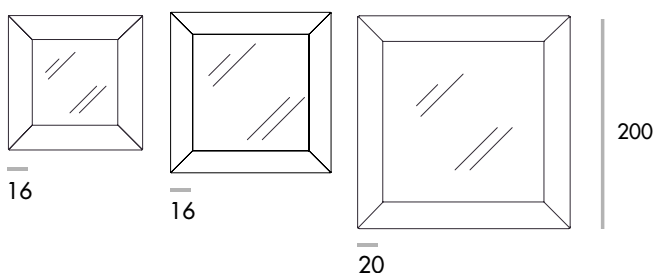

# Denver square

design Guido Porcellato

## FORME E DIMENSIONI / SHAPES AND DIMENSIONS

90x90

120x120

200x200

Piedini inclusi - feet included