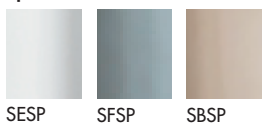

SPECCHIO CENTRALE / CENTRAL MIRROR

FINITURE CORNICE / FRAME FINISHES

Specchio/Mirror

SESP SFSP SBSP

SPECCHIO MIRROR

SESP / SFSP
SBSP

SRSP / SOSP

SEAC / SFAC
SBAC

SRAC / SOAC

SESP

SFSP

SBSP

SRSP *

SOSP *

SEAC

SFAC

SBAC

SRAC *

SOAC *

ACIDATO MIRROR

VETRO EXTR. EXTR. GLASS

Lacquered
at. B or D

TEB1

TEC1

TEC2

TEC3

TER4

TEV2

TEN1

TEM6

TES1

ACIDATO FROSTED

Lacquered
Cat. E

AEB1

AEC1

AEC2

AEC3

AER4

AEV2

AEN1

AEM6

AES1

CERAMICA CERAMIC

CE1

CT

CD

CG

CM

CX

CC

CZ

CE2

CA

CO

CI

CU

CY

CL

CQ

* Gli specchi oro e rosa potrebbero presentare delle piccole imperfezioni dovute alle caratteristiche tecniche del materiale.

Gold and rose mirrors can have small imperfections due to the particular