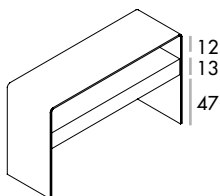

Bridge hall - with drawer

design Studio Sovet

SOVET

ITALIA

Console in vetro curvato trasparente extrachiaro, fumé, laccato, mono o bicolore. Cassettiera in noce canaletto, bianco poro aperto o wengé.

Console in bent glass extralight, smoked or lacquered mono or two-tones, various finishes. Canaletto walnut, white oak opened pores or wengé drawer.

FORME E DIMENSIONI / SHAPES AND DIMENSIONS

125x41x74h

125x41x86h

FINITURE CASSETTO / DRAWER FINISHES

FINITURE TOP / TOP FINISHES

Legno/Wood

WG

BI