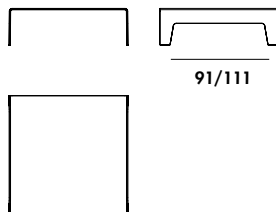

Models & Dimensions

tables

130x130x74h
140x140x74h

144x90x74h

coffee tables

110x110x34h
130x130x34h

110x60x34h
140x72x34h

Finiture / Finishes