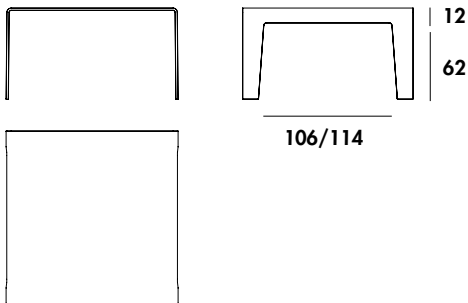

Models & Dimensions

tables

130x130x74h
140x140x74h

144x90x74h

coffee tables

110x110x34h
130x130x34h

110x60x34h
140x72x34h

Finiture / Finishes