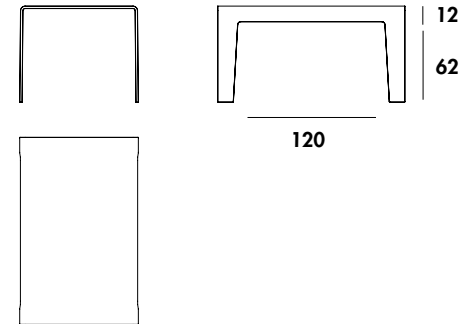

Models & Dimensions

tables

130x130x74h
140x140x74h

144x90x74h

coffee tables

110x110x34h
130x130x34h

110x60x34h
140x72x34h

Finiture / Finishes